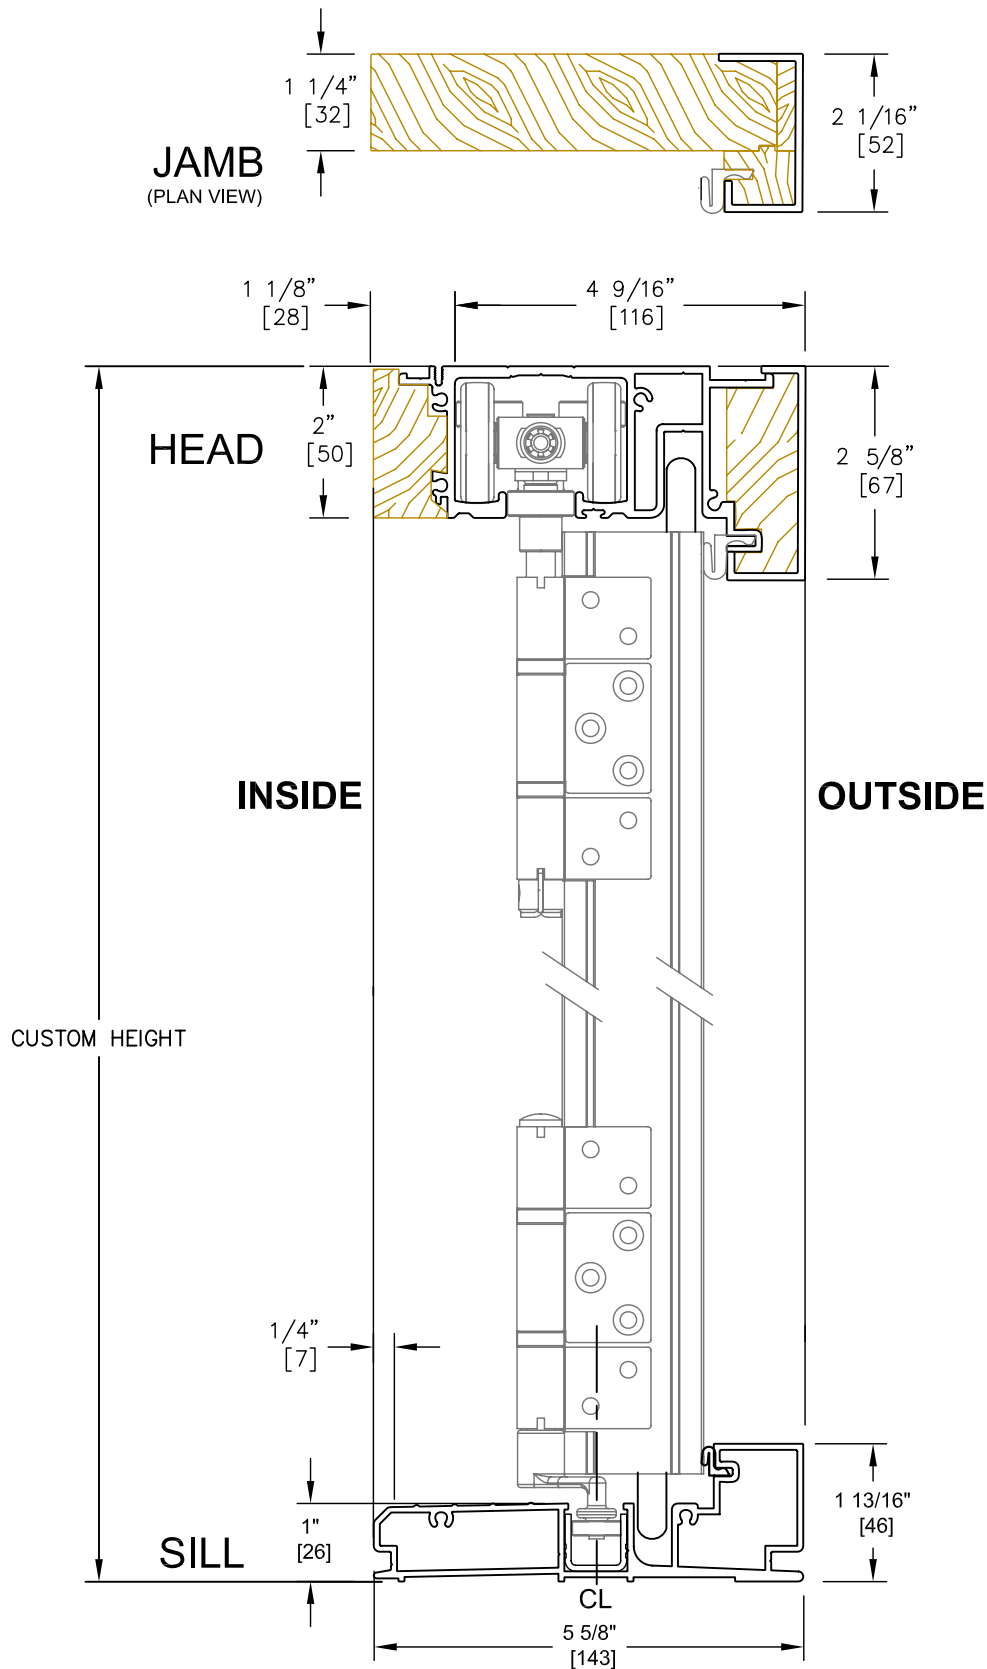

# Clad-Wood Inswing Sectional Details

NOTE: INSWING SYSTEM IS NOT RECOMMENDED FOR AREAS EXPOSED TO WEATHER OR WITHOUT ADEQUATE OVERHANG. LA CANTINA DOORS DOES NOT PROVIDE ANY WARRANTY AS TO WEATHER PERFORMANCE OF INSWING SYSTEM.

DATE: May 6, 2009

DRAWN BY: TS

DIMENSIONS IN INCHES (mm)

3270 Corporate View Ste.D Vista, CA 92081

lacantinadoors.com

LACANTINA DOORS

© 2009 All Rights Reserved